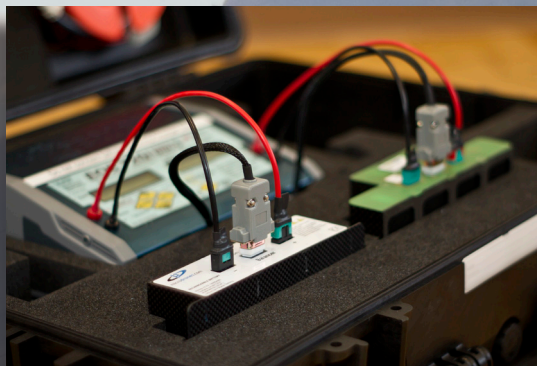

*find your way of
energy freedom*

SLC-DUO
swiss LIPO
charger DUO

omnisight

Ruggedized LIPO charging station for MD4-I000

Charge or discharge of two batteries at once

Socket for 12 VDC supply

Socket for 110 to 230 VAC supply

12 VDC socket for external use

5 VDC USB socket

Each assembly with its own circuit breaker

Including cables for DC and AC supply

Slots for two LIPO Batt. for storage and shipping

Applicable with DMFC fuel cell

Rugged case including wheels and long handle

Box size LxWxH: 474 x 415 x 215 mm

Box weight 22 kg including two LIPO Batteries

For information:

omnisight

www.omnisight.ch

emil.siegrist@omnisight.ch